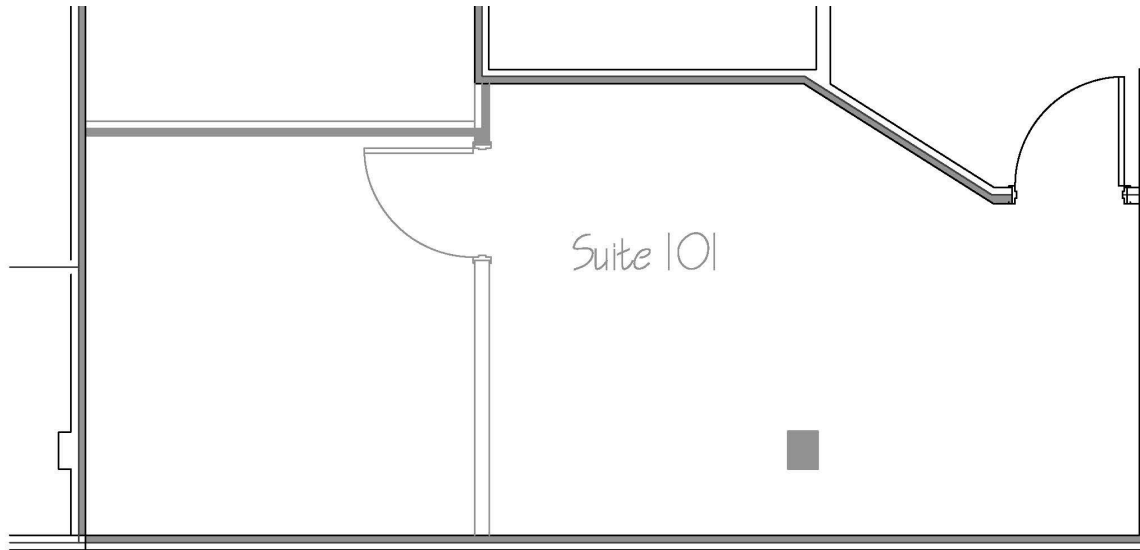

INTEGRITY

QUALITY

DEPENDABILITY