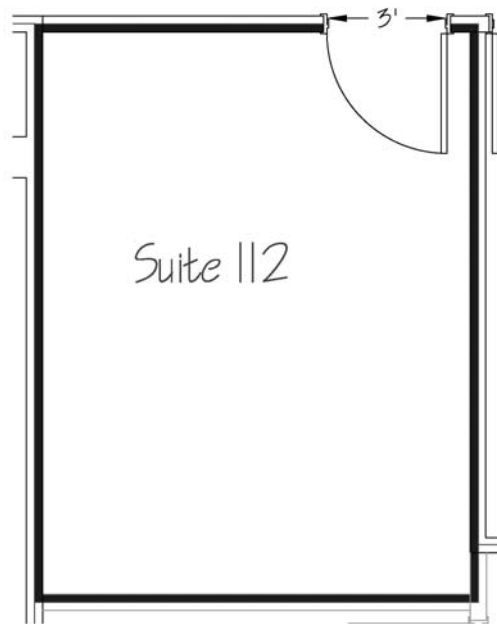

Available For Lease

Diamond Silver Building | Lambertville, New Jersey
24 Arnett Avenue

Suite 112
160 Square Feet
Class A Office Space
Emergency Power Backup

\$5,040 / Year
\$420 / Month
Includes All Utility & CAM Charges